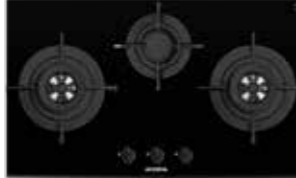

BH 2727

- DEFENDI Italy Burner
- Normal Power Burner
- One Hand Ignition
- Ignition Power With Battery
- Gas Safety Technology
- Product : 780 x 450 mm
- Cut-Out : 660 x 360 mm

BH 1945

- 3 Rings Burner
- Aluminum Burner
- One Hand Ignition
- Ignition Power With Battery
- Gas Safety Technology
- Product : 865 x 510 mm
- Cut-Out : 827 x 470 mm

BH 6935 LF

- 3 Rings Burner
- Full Brass Burner
- One Hand Ignition
- Ignition Power With Battery
- Gas Safety Technology
- Product : 860 x 520 mm
- Cut-Out : 820 x 475 mm

BH 2933 LL

- Double Rings Burner
- Full Brass Burner
- One Hand Ignition
- Ignition Power With Battery
- Gas Safety Technology
- Product : 865 x 510 mm
- Cut-Out : 827 x 470 mm

Gas Hob / 90 cm

Gas Hob / 70 cm

BH 1935 LB

- 3 Rings Burner
- Full Brass Burner
- One Hand Ignition
- Ignition Power With Battery
- Gas Safety Technology
- Product : 865 x 510 mm
- Cut-Out : 827 x 470 mm

BH 2933 LJ

- Double Rings Burner
- Mix Brass Burner
- One Hand Ignition
- Ignition Power With Battery
- Gas Safety Technology
- Product : 865 x 510 mm
- Cut-Out : 827 x 427 mm

BH 1935 LA

- 3 Rings Burner
- Mix Brass Burner
- One Hand Ignition
- Ignition Power With Battery
- Gas Safety Technology
- Product : 865 x 510 mm
- Cut-Out : 827 x 470 mm